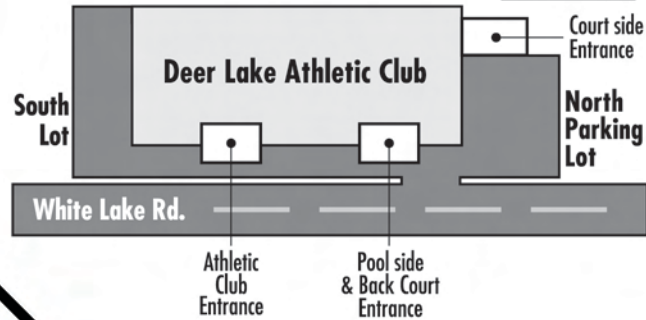

# BULLWINKLES

USE NORTH ENTRANCE

NORTH  
ENTRANCE

Since your party is in Bullwinkles,  
Please have your guests park in the north lot  
for easy entrance into your party. Thanks.

Outdoor  
Tennis  
Courts

Deer Lake Athletic Club

South  
Lot

Court side  
Entrance

North  
Parking  
Lot

White Lake Rd.

Athletic  
Club  
Entrance

Pool side  
& Back Court  
Entrance

OUT DOOR  
PATIO AREA

SEATING  
CAPACITY

50 Guests  
(10 Tables of  
five guests each)

BAR