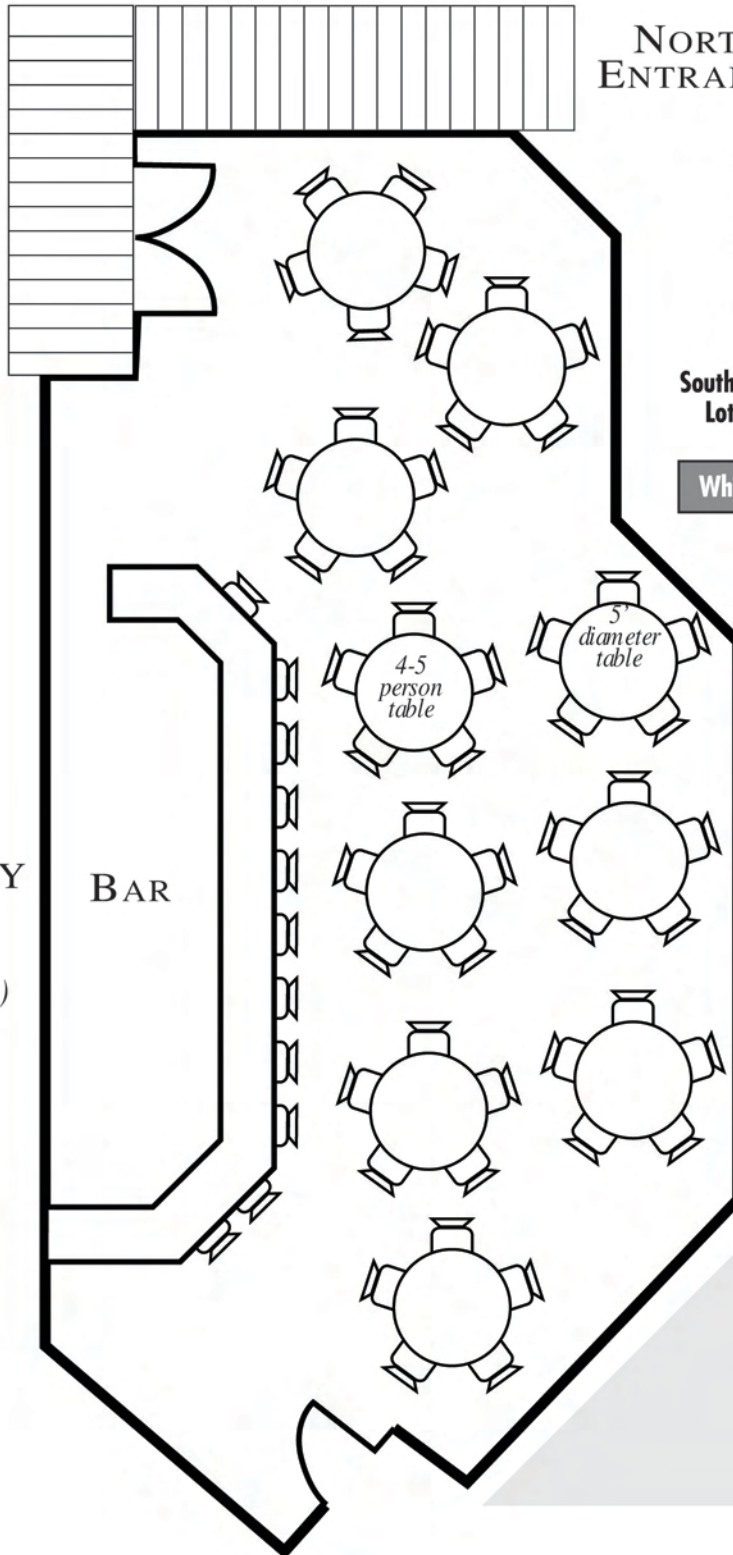

# BULLWINKLES

USE NORTH ENTRANCE

NORTH  
ENTRANCE

Since your party is in Bullwinkles,  
Please have your guests park in the north lot  
for easy entrance into your party. Thanks.

Outdoor  
Tennis  
Courts

Deer Lake Athletic Club

South  
Lot

Court side  
Entrance

North  
Parking  
Lot

White Lake Rd.

Athletic  
Club  
Entrance

Pool side  
& Back Court  
Entrance

OUT DOOR  
PATIO AREA

SEATING  
CAPACITY

50 Guests  
(10 Tables of  
five guests each)

BAR