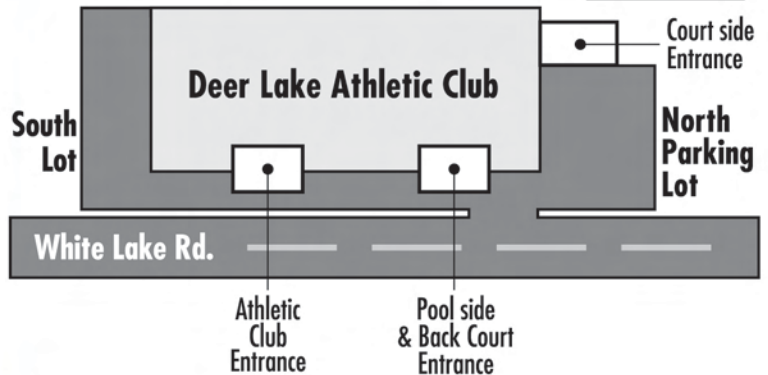

COURTSIDE ROOM

USE NORTH ENTRANCE

SEATING CAPACITY
100 Guests
(10 Tables of ten guests each)

Since your party is in the Courtside Room, Please have your guests park in the north lot for easy entrance into your party. Thanks.

Outdoor Tennis Courts

NORTH ENTRANCE