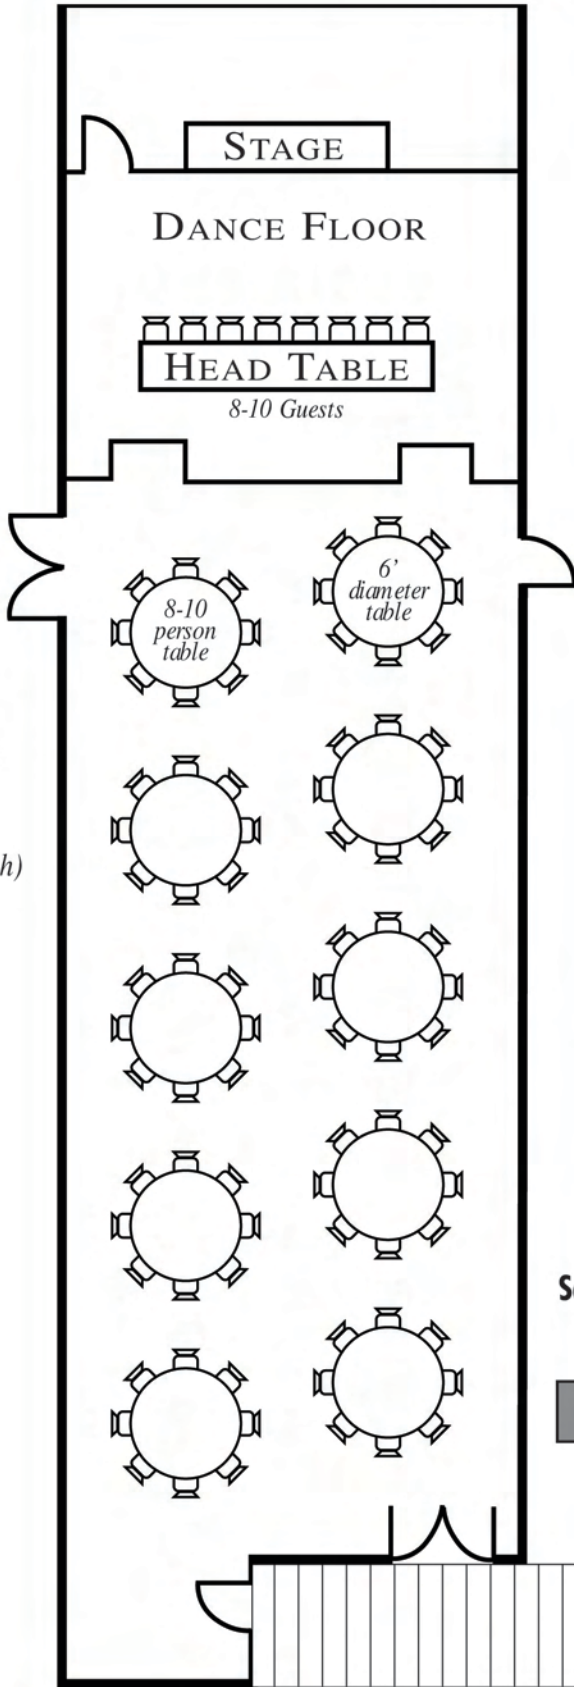

COURTSIDE ROOM

USE NORTH ENTRANCE

SEATING CAPACITY
100 Guests
(10 Tables of ten guests each)

Since your party is in the Courtside Room, Please have your guests park in the north lot for easy entrance into your party. Thanks.